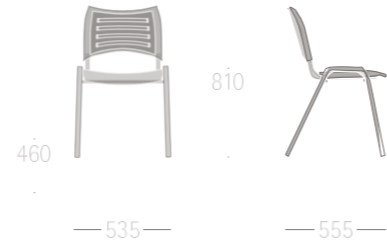

Designer Scagnellato | Ferrarese

Ac520

Ac521

Designer Christoph Jenni

Ac522

Designer Angelo Pinaffo

Ac523

Ac524

Ac525

Lounge

Ac526

Auditório

Ac527

Ac528

Longarina

LONGARINA